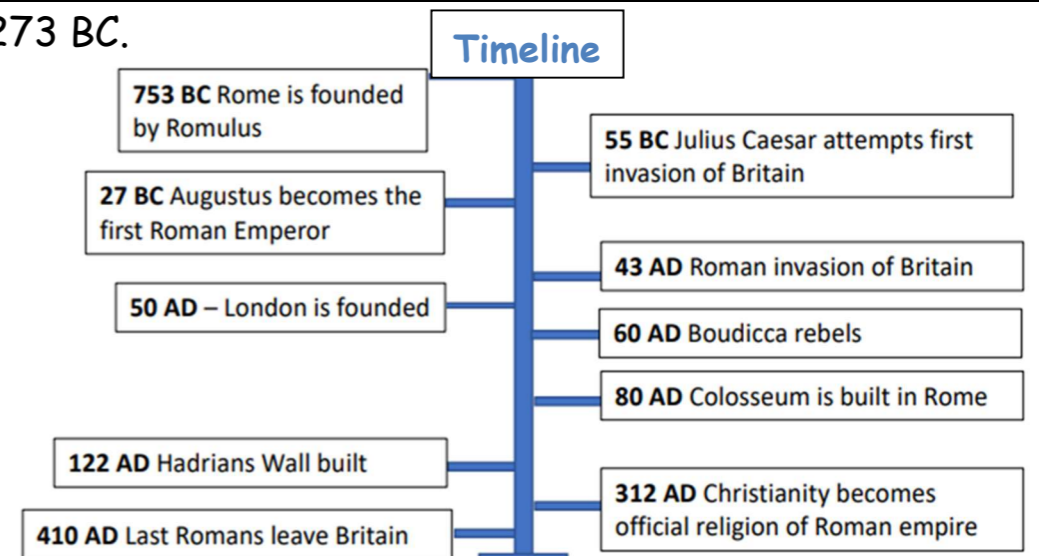

What should I already know?

- \* Egypt is a country in the **continent** of Africa. \* The **climate** of Egypt is different to that of the UK. \* What life was like in Stone Age Britain and Egypt.
- \*The countries in Britain. \*Physical and Human features of Wiltshire and Merseyside.

Important Facts

- The Roman's originated in Rome, Italy (800 BC). They took control over modern day Italy and Sicily by 273 BC.
- The Roman's invaded neighbouring countries and took over control.
- The Roman's grew an Empire as they successfully invaded more and more countries.

273 BC

44 BC

79AD

- The Roman invasion of Britain was a success not just because of their strength and tactics, but also because of the people's alliances with certain tribes against others.
- Boudica was a member of the Iceni tribe who lived in Norfolk. The Iceni were initially on good terms with the Romans who had invaded Britain in AD 43.
- Boudica and her tribe rebelled against the Romans AD 60 who had begun to control the area, refusing to pay money and fighting for their land.
- Caledonia was never captured by the Roman empire due to the relentless defence by the barbaric Picts who lived in the land and the wall built across the border to prevent access and provide opportunity to cover themselves during battle.
- The Romans withdrew from Britain because they were being attacked by people who disagreed with the Roman Empire's control and had to retreat to protect their capital, Rome.
- The Romans left behind a changed country. Britain had roads, towns, new plants (sweet chestnuts and parsley), animals (chicken), measurements and Christianity.