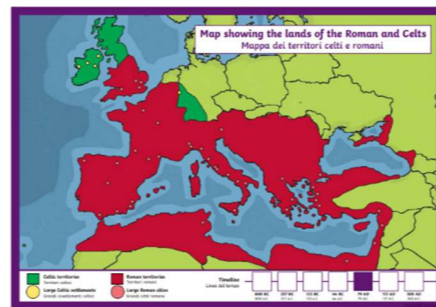

What should I already know?

- \* Egypt is a country in the **continent** of Africa. \* The **climate** of Egypt is different to that of the UK. \* What life was like in Stone Age Britain and Egypt.
- \*The countries in Britain. \*Physical and Human features of Wiltshire and Merseyside.

Important Facts

- The Roman's originated in Rome, Italy (800 BC). They took control over modern day Italy and Sicily by 273 BC.
- The Roman's invaded neighbouring countries and took over control.
- The Roman's grew an Empire as they successfully invaded more and more countries.

273 BC

44 BC

79AD

- The Roman invasion of Britain was a success not just because of their strength and tactics, but also because of the people's alliances with certain tribes against others.
- Boudica was a member of the Iceni tribe who lived in Norfolk. The Iceni were initially on good terms with the Romans who had invaded Britain in AD 43.
- Boudica and her tribe rebelled against the Romans AD 60 who had begun to control the area, refusing to pay money and fighting for their land.
- Caledonia was never captured by the Roman empire due to the relentless defence by the barbaric Picts who lived in the land and the wall built across the border to prevent access and provide opportunity to cover themselves during battle.
- The Romans withdrew from Britain because they were being attacked by people who disagreed with the Roman Empire's control and had to retreat to protect their capital, Rome.
- The Romans left behind a changed country. Britain had roads, towns, new plants (sweet chestnuts and parsley), animals (chicken), measurements and Christianity.